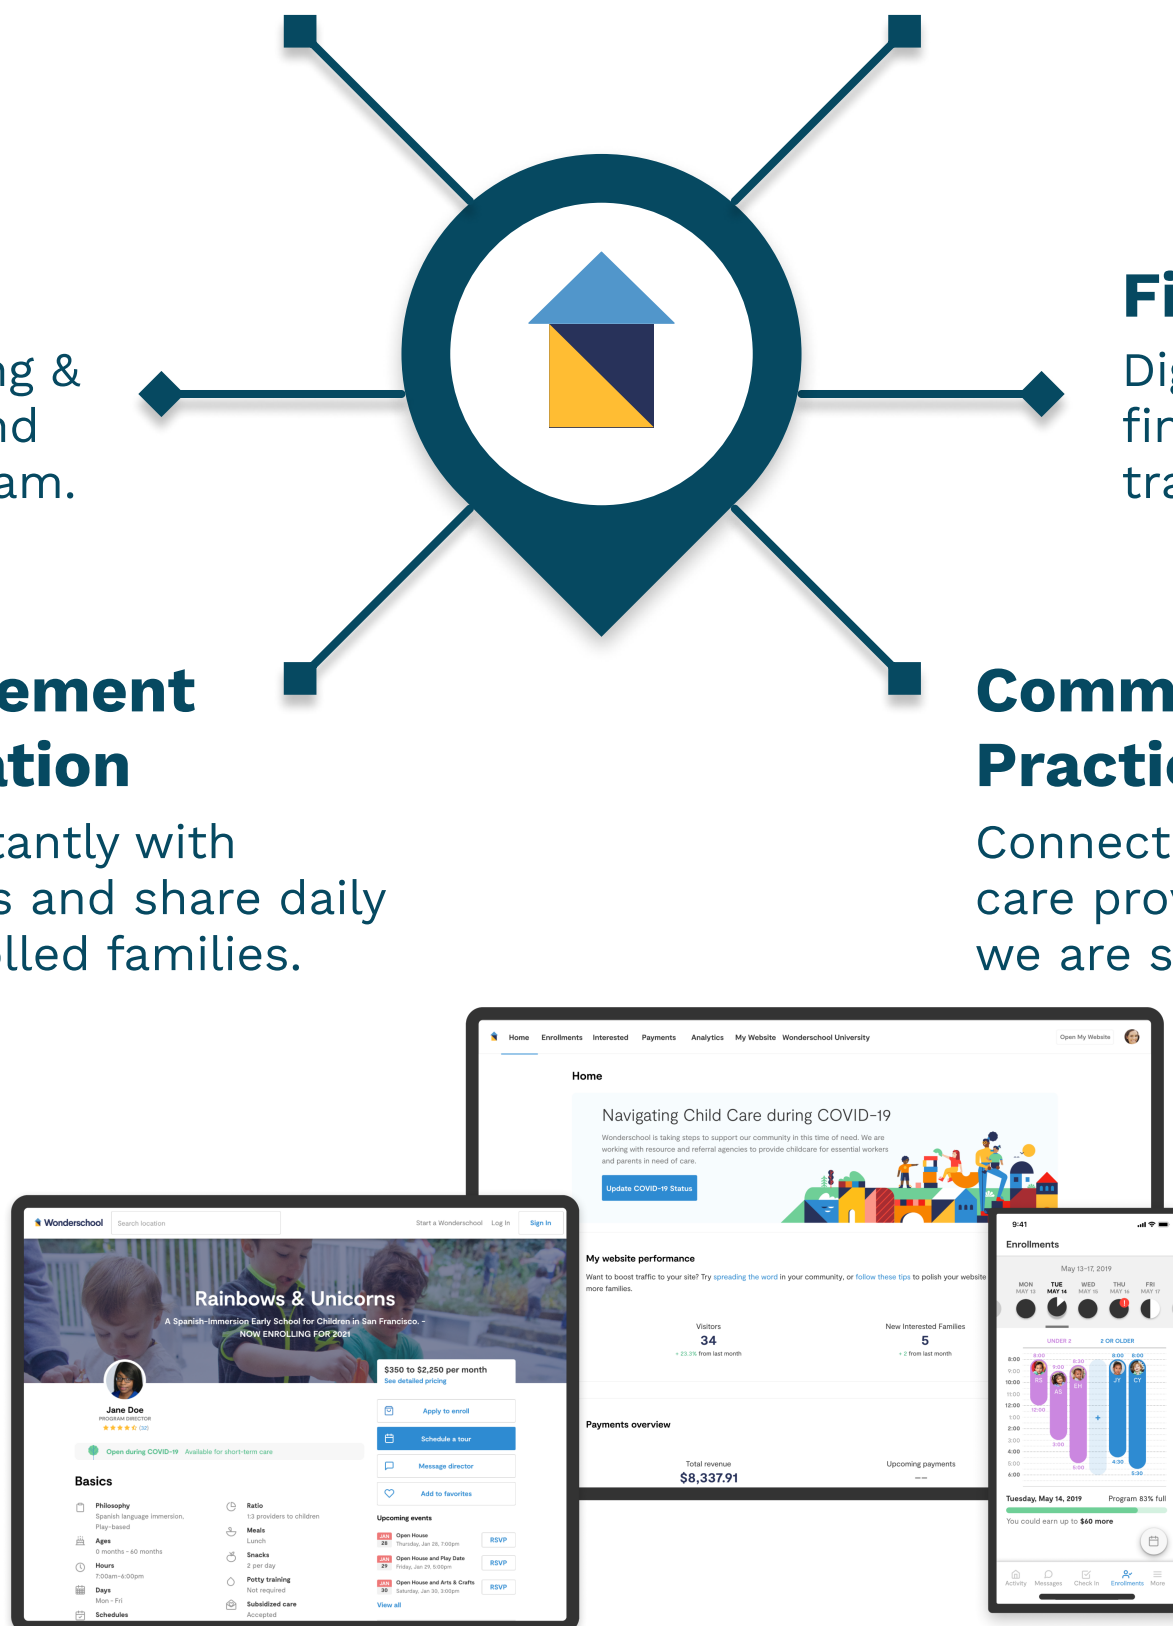

NEW MEXICO

Early Childhood
Education & Care Department

Elevate New Mexico Child Care

The all-in-one tool to help you run your child care business.

Streamlined Record Keeping

ECECD approved online enrollment and attendance tracking eliminates paperwork and ensures compliance with licensing.

Website & Marketing

Easy-to-build, beautiful website - connect with new families and build your online presence.

24/7 Support

24/7 expert training & support for you and your unique program.

Financial Tools

Digitally monitor your financial stability and track your expenses.

Parent Engagement & Communication

Communicate instantly with interested families and share daily updates with enrolled families.

Community of Practice

Connect with other child care providers & leaders - we are stronger as one!

Text "ElevateNM" to 505-391-3176 to take advantage of this opportunity!